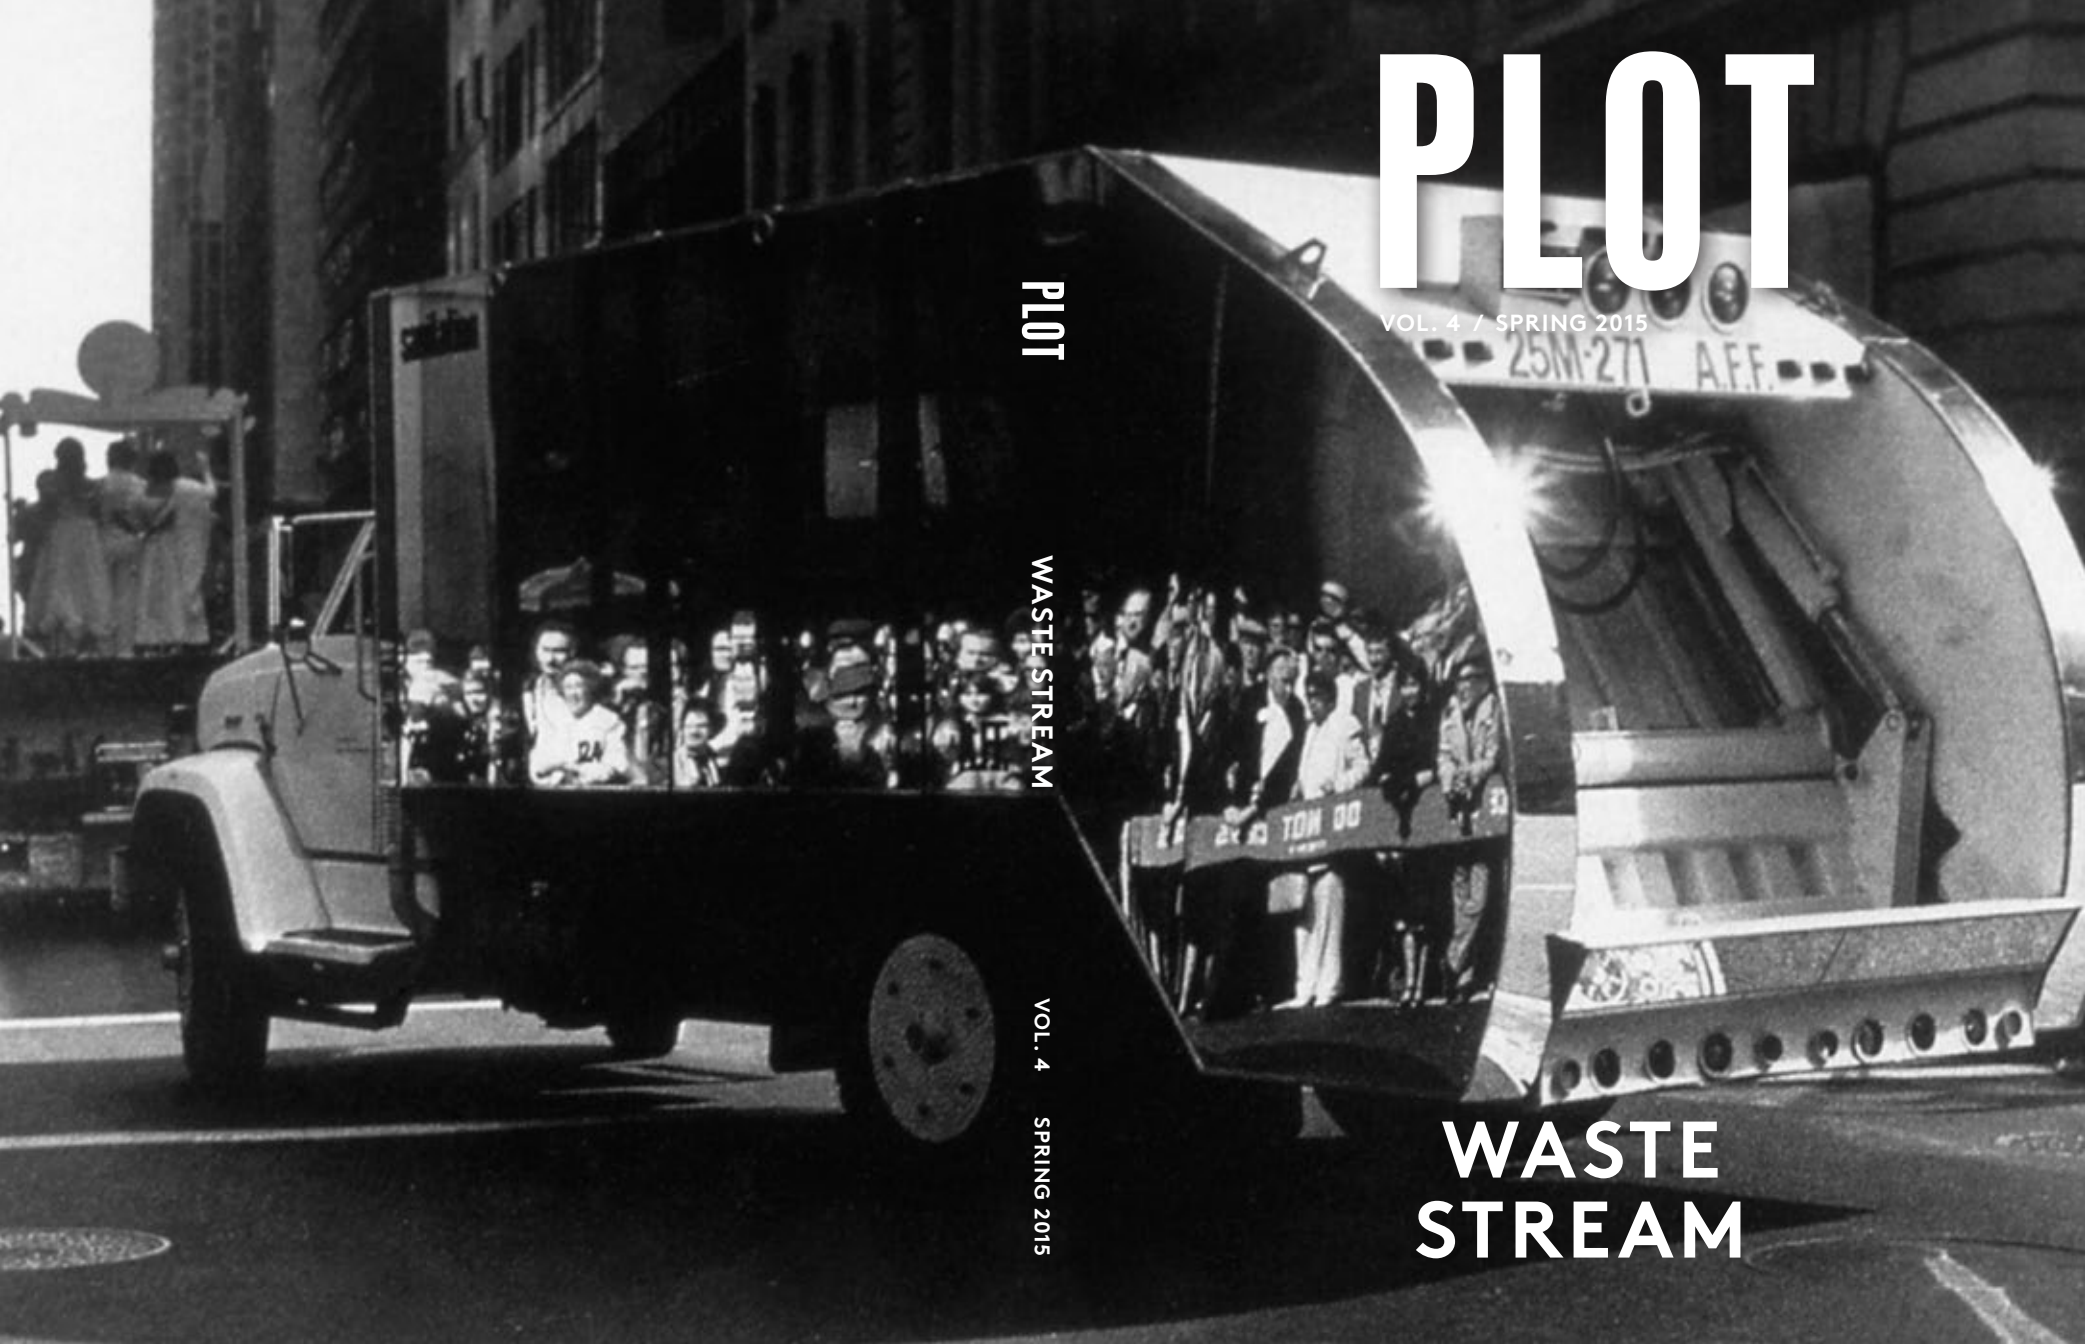

PLOT

VOL. 4 / SPRING 2015

PLOT

WASTE STREAM

VOL. 4

SPRING 2015

WASTE STREAM

Arthur Drooker
 Images from
 the series *Heavy
 Metal*, taken at
 the Schnitzer Steel
 recycling facility in
 Oakland, California.

This page:
SAVE and *Bales*
 (below)

Opposite:
Stack